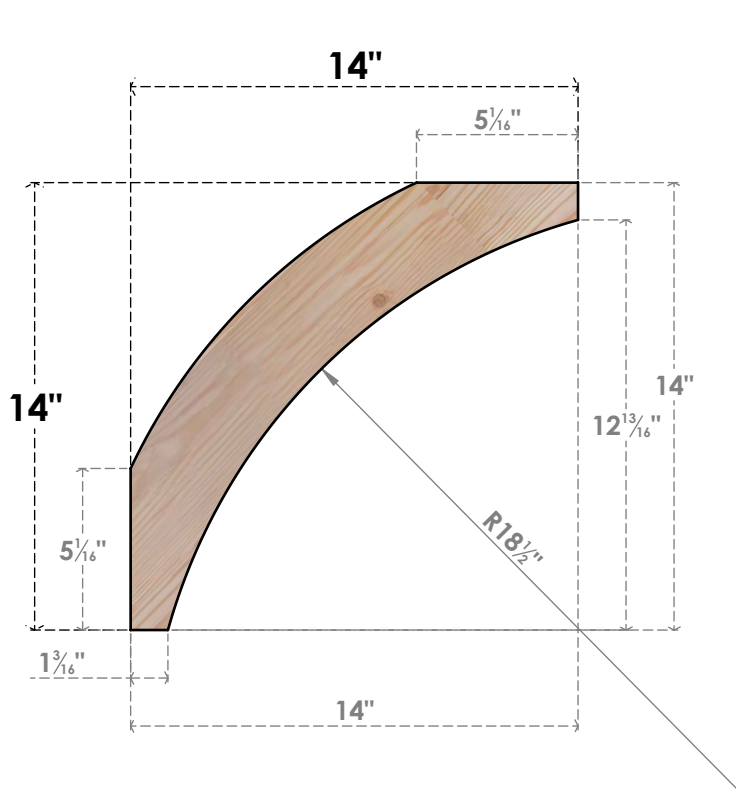

BRC06X14X14THR00SDF

5 1/2"W X 14"D X 14"H THORTON SMOOTH BRACE, DOUGLAS FIR

SIDE

FRONT

EKENA MILLWORK
 2300 WEST MAIN ST.
 CLARKSVILLE, TX 75426
 TOLL FREE: 866-607-0453
 WWW.EKENAMILLWORK.COM

NOTES

1. INSTALLATION TO BE COMPLETED IN ACCORDANCE WITH MANUFACTURER'S SPECIFICATIONS.
2. DRAWING MAY NOT BE TO SCALE
3. THIS DRAWING IS INTENDED FOR DESIGN AND PLANNING PURPOSES ONLY.
4. ALL INFORMATION CONTAINED HEREIN WAS CURRENT AT THE TIME OF DEVELOPMENT BUT MUST BE REVIEWED AND APPROVED BY THE PRODUCT MANUFACTURER TO BE CONSIDERED ACCURATE.
5. PRODUCTS ARE NOT KILN DRIED. THIS ITEM IS UNIQUE AND WILL CONTAIN THE NATURAL VARIATIONS THAT THE WOOD SPECIES OFFERS. THIS MAY RESULT IN VARIATIONS UP TO 1/4"